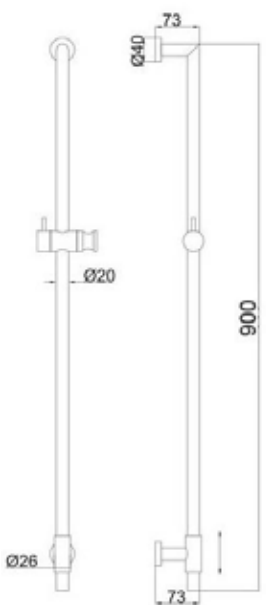

ART. AD5800 / 1G
Asta doccia OTTONE-GALAXY
supporto regolabile

■ CROMO   ■ NERO OPACO   ■ NICKEL SPAZZOLATO
                  ■ BIANCO OPACO